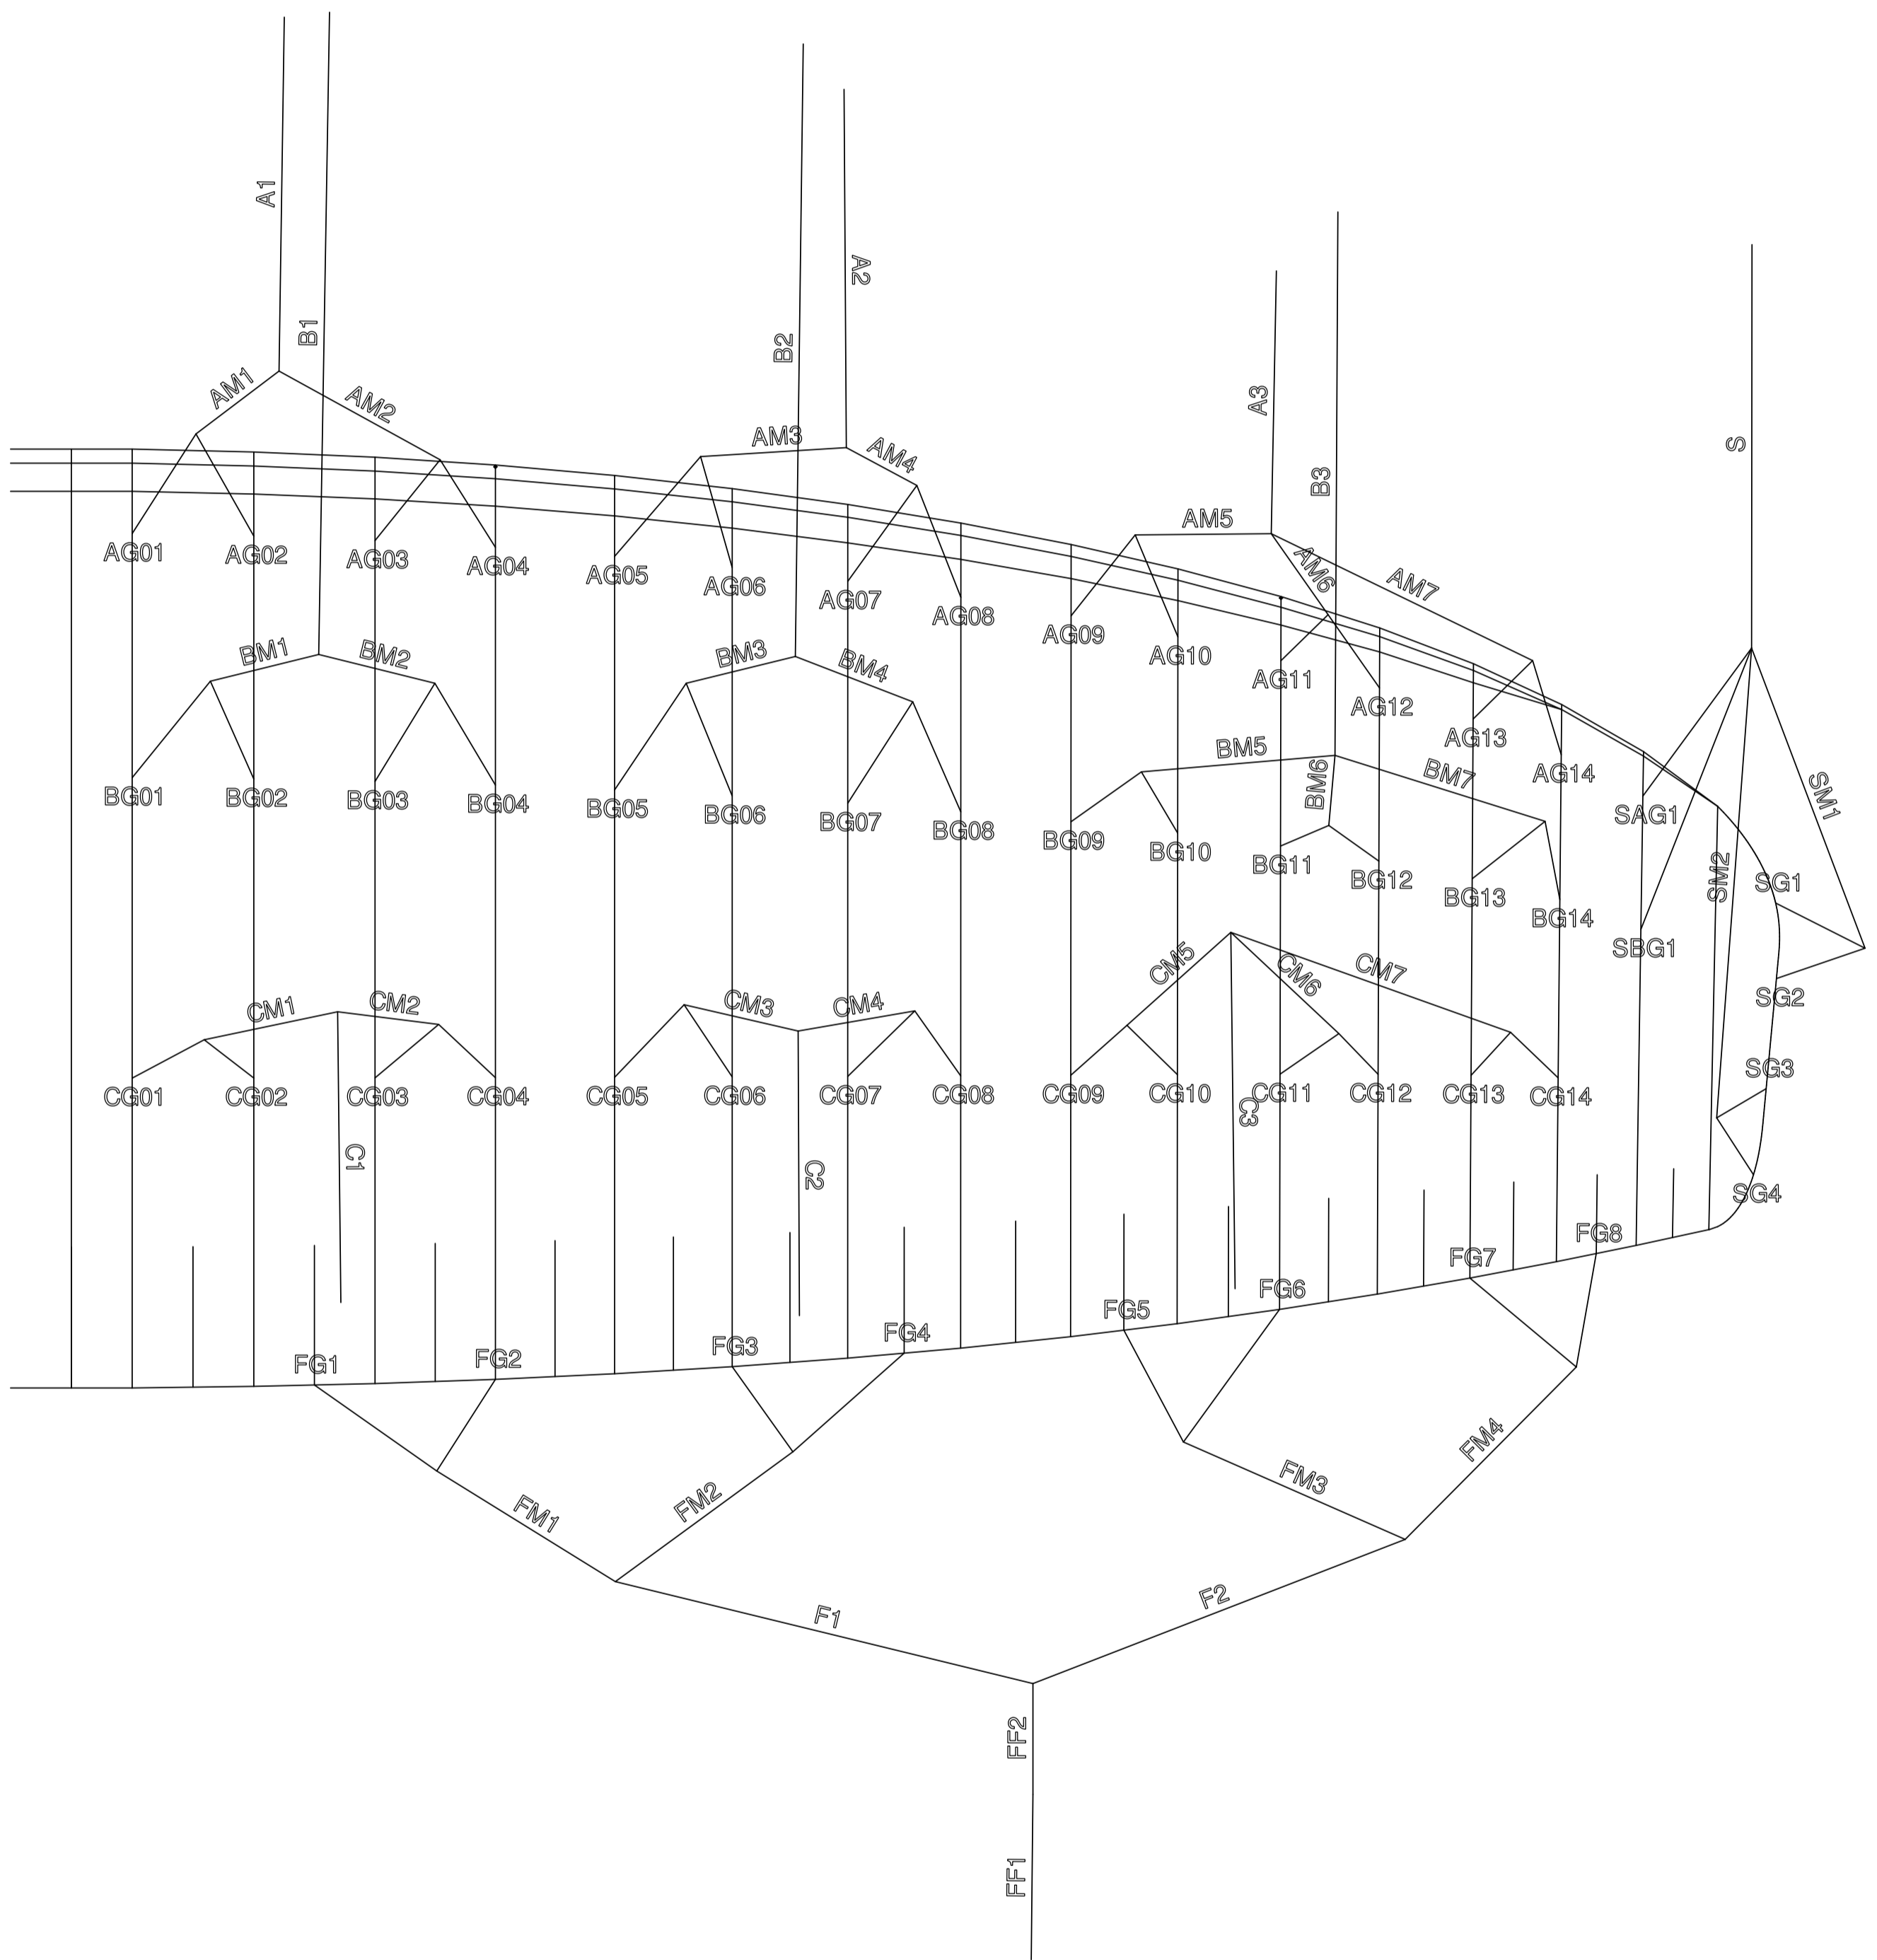

DOUBLE SKIN

Table of contents

Line plan for DOUBLE SKIN
Line lengths for DOUBLE SKIN - 17
Line lengths for DOUBLE SKIN - 20
Line lengths for DOUBLE SKIN - 23

DOUBLESKIN - 17

See also: docs.nova.eu for a searchable online database

Position	Material	Length (cm)
A1	PPSL191-RED	318.9
A2	PPSL191-RED	325.2
A3	PPSL191-RED	255.4
AM1	ED8kU-90DD-RED	129.9
AM2	ED8kU-90DD-RED	128.1
AM3	ED8kU-90DD-RED	121.8
AM4	ED8kU-90DD-RED	122.4
AM5	ED8kU-70DD	193.2
AM6	ED8kU-70DD	189.4
AM7	ED8kU-70DD	188.5
AG01	ED8kU-50DD-RED	62.1
AG02	ED8kU-50DD-RED	56.9
AG03	ED8kU-50DD-RED	57.5
AG04	ED8kU-50DD-RED	60.4
AG05	ED8kU-50DD-RED	59.4
AG06	ED8kU-50DD-RED	55
AG07	ED8kU-50DD-RED	53.5
AG08	ED8kU-50DD-RED	56.2
AG09	ED8kU-50DD-RED	54.2
AG10	ED8kU-50DD-RED	49
AG11	ED8kU-50DD-RED	48.8
AG12	ED8kU-50DD-RED	45.7
AG13	ED8kU-50DD-RED	43.1
AG14	ED8kU-50DD-RED	40.4
B1	PPSL191-YW	314.1
B2	PPSL191-YW	321
B3	PPSL191-YW	252.8
BM1	ED8kU-90DD-RED	127.9
BM2	ED8kU-90DD-RED	126.3
BM3	ED8kU-90DD-RED	120
BM4	ED8kU-90DD-RED	121.1
BM5	ED8kU-70DD	189.6
BM6	ED8kU-70DD	187.4
BM7	ED8kU-70DD	188.1
BG01	ED8kU-50DD-RED	61.3
BG02	ED8kU-50DD-RED	56.1
BG03	ED8kU-50DD-RED	56.7
BG04	ED8kU-50DD-RED	59.8
BG05	ED8kU-50DD-RED	58.4